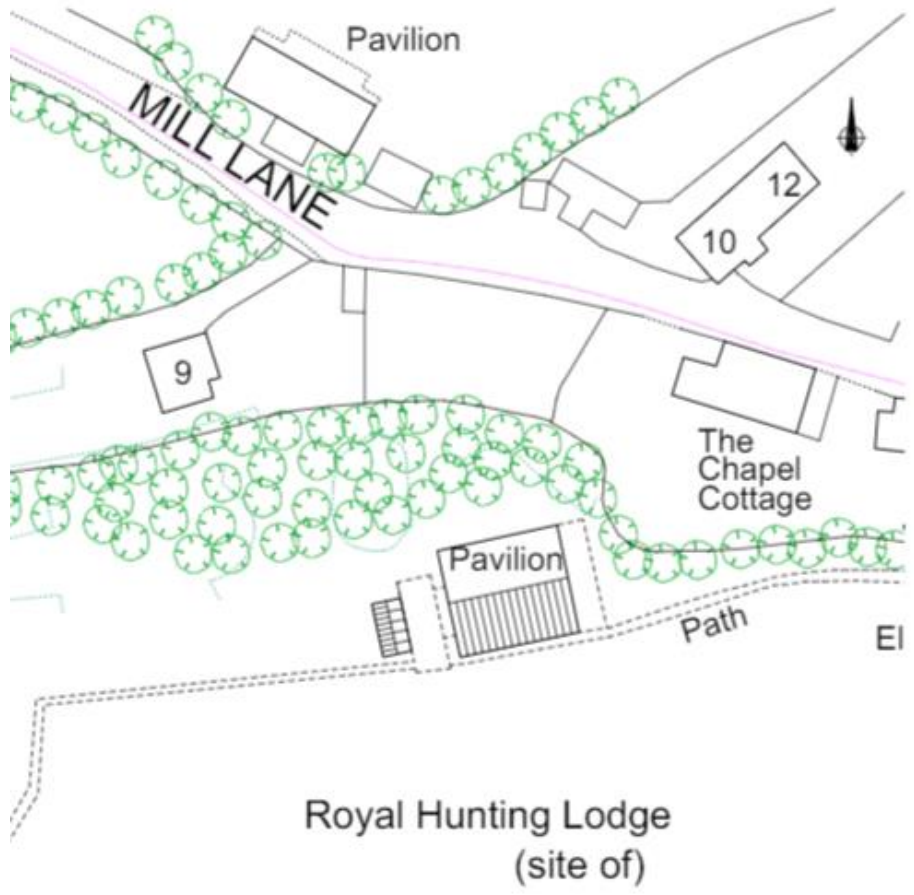

23/01372/FUL

Clubhouse, Feckenham Football Club, Mill Lane,
Feckenham, Worcestershire, B96 6HY

Erection of canopy to the south side of the existing
Clubhouse to provide shelter for spectators.

Recommendation: grant subject to conditions

Site Location

Aerial View

Existing and Proposed Site Plan

Inset Plan

Royal Hunting Lodge
(site of)

EXISTING

Royal Hunting Lodge
(site of)

PROPOSED

Proposed Plan

Proposed Elevations

3D Computer Images

UNDERSIDE OF CAOPY

GENERAL 3D VIEW OF CLUBHOUSE

Images of site

Images of site

Images of site