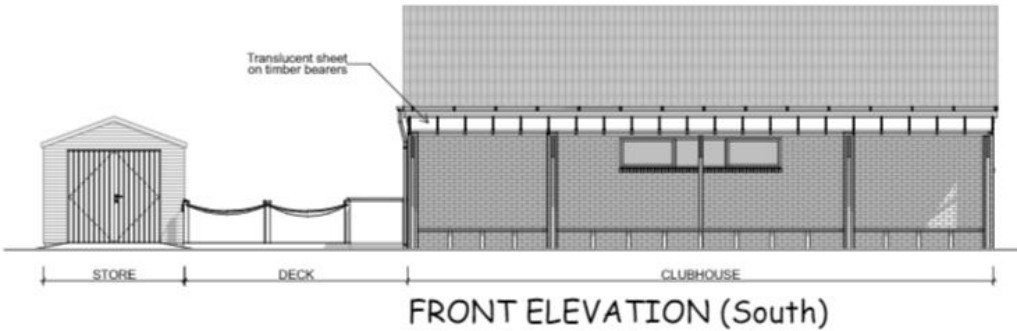

23/01372/FUL

Clubhouse, Feckenham Football Club, Mill Lane,
Feckenham, Worcestershire, B96 6HY

Erection of canopy to the south side of the existing
Clubhouse to provide shelter for spectators.

Recommendation: grant subject to conditions

Site Location

Aerial View

Existing and Proposed Site Plan

Inset Plan

Royal Hunting Lodge
(site of)

EXISTING

Royal Hunting Lodge
(site of)

PROPOSED

Proposed Plan

Proposed Elevations

3D Computer Images

UNDERSIDE OF CAOPY

GENERAL 3D VIEW OF CLUBHOUSE

Images of site

Images of site

Images of site