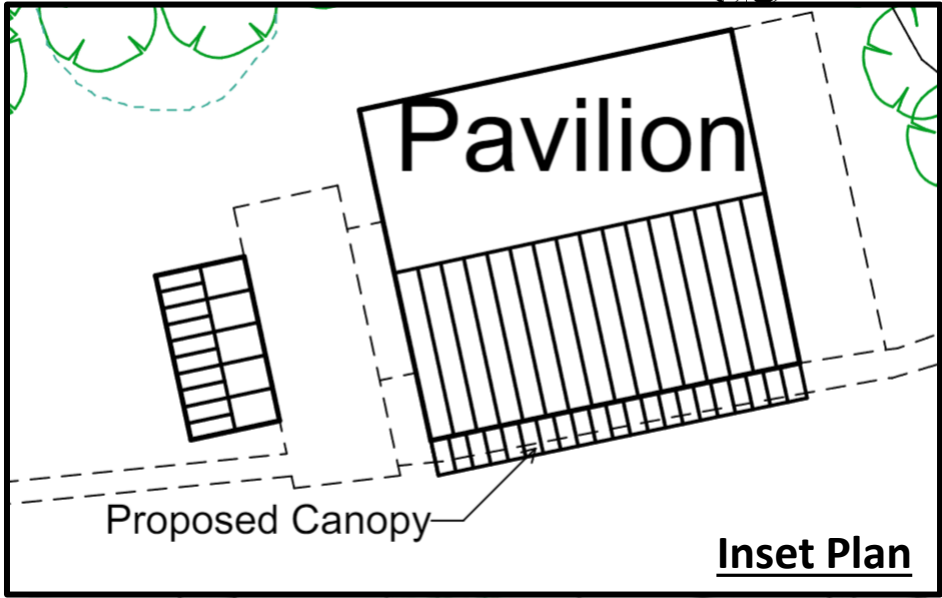

23/01372/FUL

Clubhouse, Feckenham Football Club, Mill Lane,
Feckenham, Worcestershire, B96 6HY

Erection of canopy to the south side of the existing
Clubhouse to provide shelter for spectators.

Recommendation: grant subject to conditions

Site Location

Aerial View

Existing and Proposed Site Plan

Inset Plan

Royal Hunting Lodge
(site of)

EXISTING

Royal Hunting Lodge
(site of)

PROPOSED

Proposed Plan

Proposed Elevations

3D Computer Images

UNDERSIDE OF CAOPY

GENERAL 3D VIEW OF CLUBHOUSE

Images of site

Images of site

Images of site