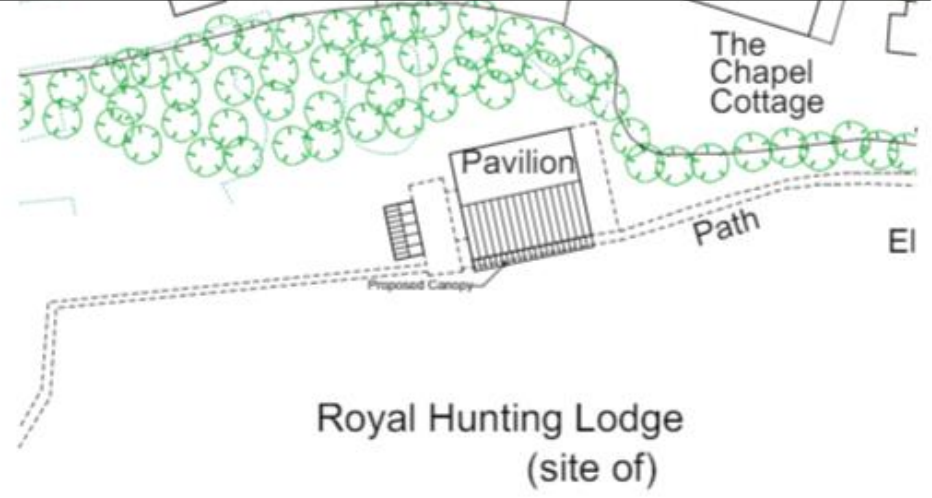

23/01372/FUL

Clubhouse, Feckenham Football Club, Mill Lane,
Feckenham, Worcestershire, B96 6HY

Erection of canopy to the south side of the existing
Clubhouse to provide shelter for spectators.

Recommendation: grant subject to conditions

Site Location

Aerial View

Existing and Proposed Site Plan

Inset Plan

Royal Hunting Lodge
(site of)

EXISTING

Royal Hunting Lodge
(site of)

PROPOSED

Proposed Plan

Proposed Elevations

3D Computer Images

UNDERSIDE OF CAOPY

GENERAL 3D VIEW OF CLUBHOUSE

Images of site

Images of site

Images of site