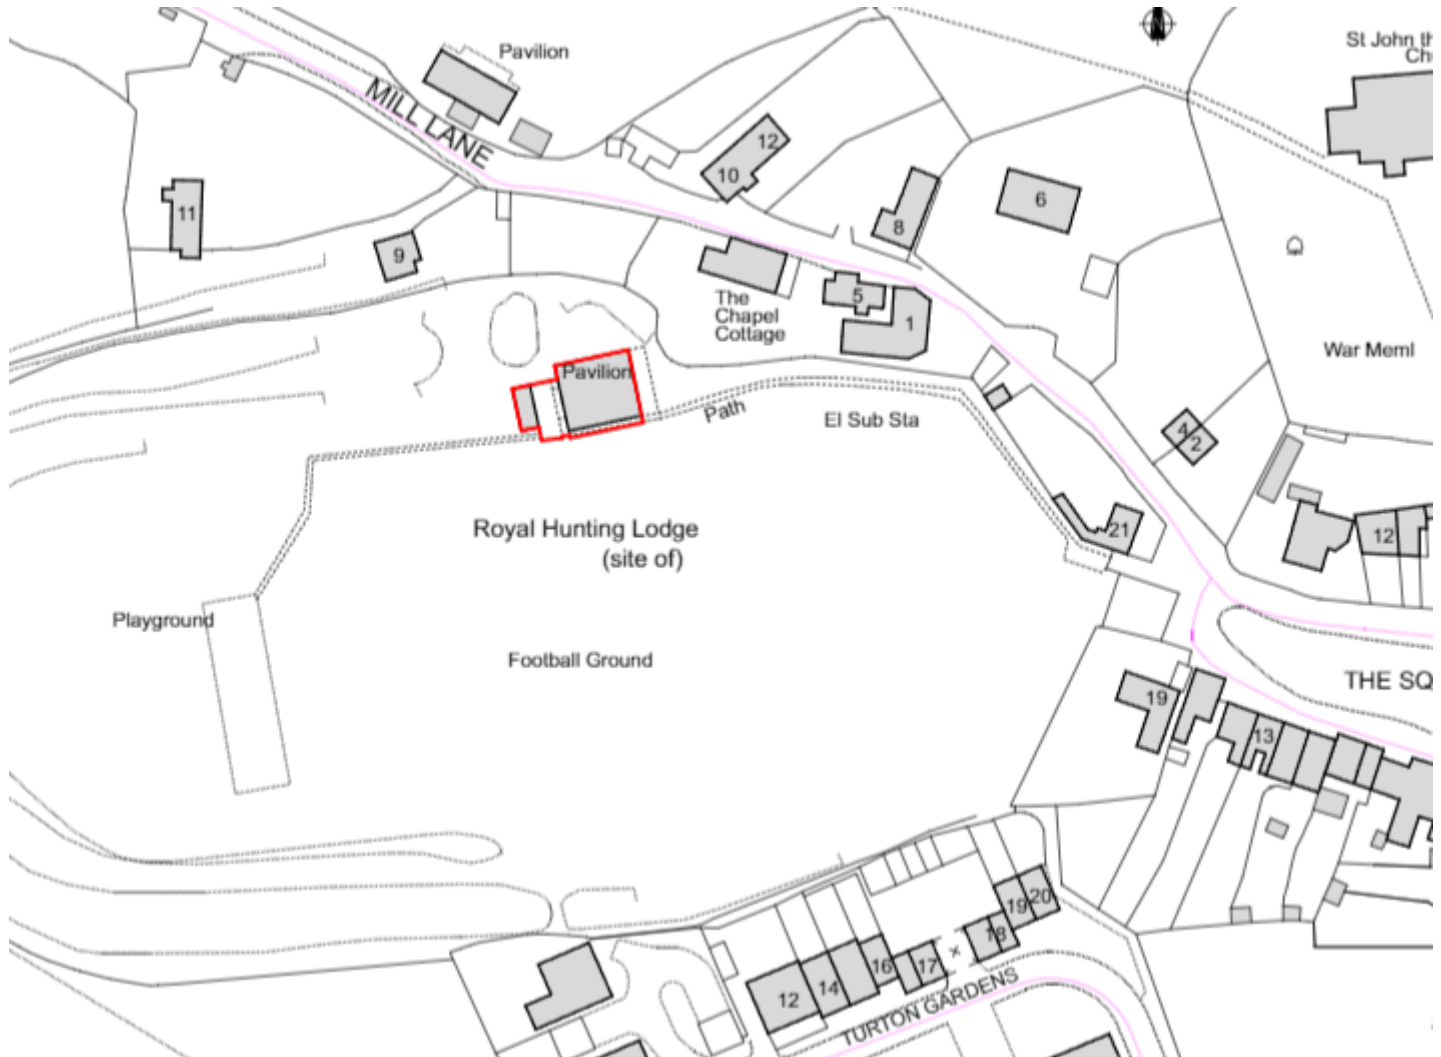

23/01372/FUL

Clubhouse, Feckenham Football Club, Mill Lane,
Feckenham, Worcestershire, B96 6HY

Erection of canopy to the south side of the existing
Clubhouse to provide shelter for spectators.

Recommendation: grant subject to conditions

Site Location

Aerial View

Existing and Proposed Site Plan

Inset Plan

Royal Hunting Lodge
(site of)

EXISTING

Royal Hunting Lodge
(site of)

PROPOSED

Proposed Plan

Proposed Elevations

3D Computer Images

UNDERSIDE OF CAOPY

GENERAL 3D VIEW OF CLUBHOUSE

Images of site

Images of site

Images of site