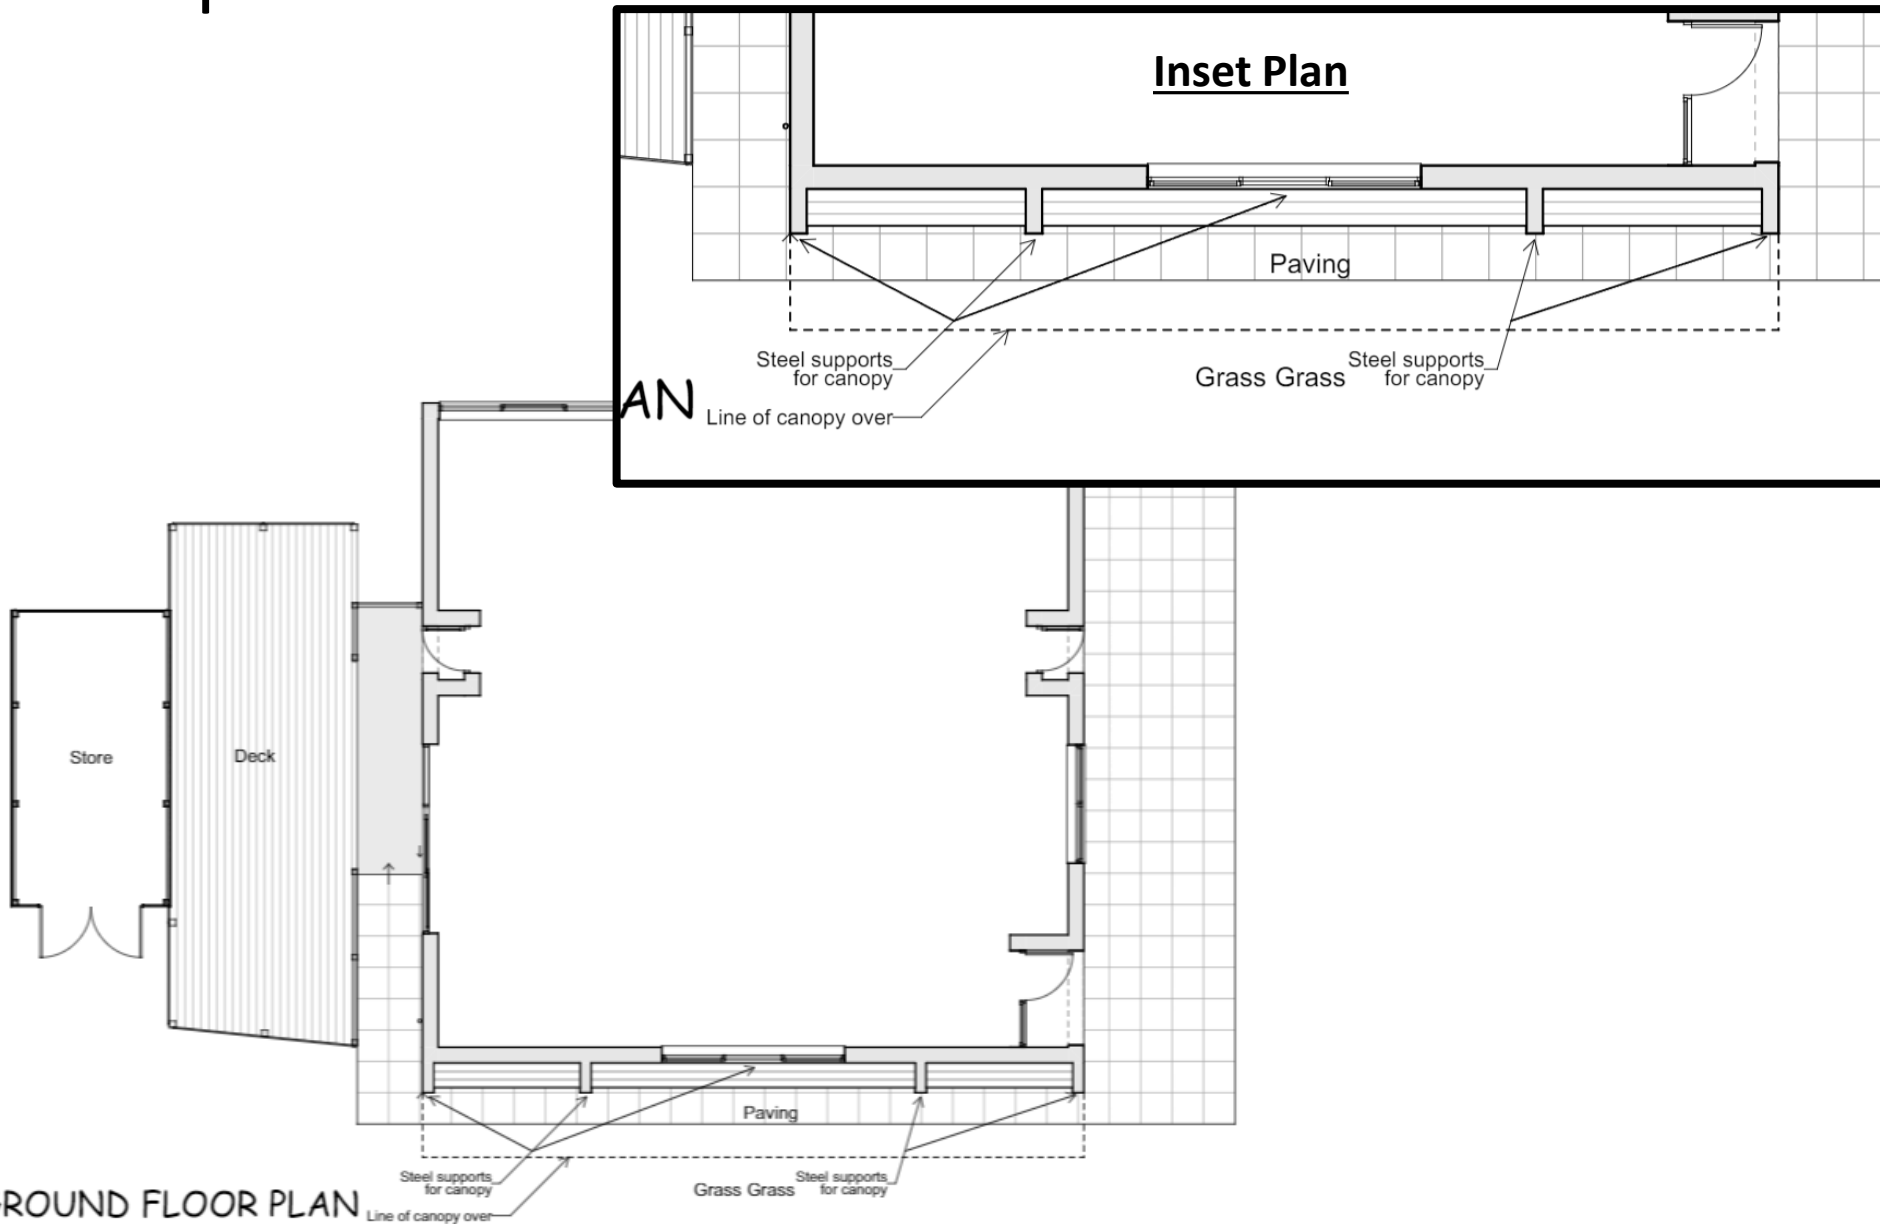

Site Location

Aerial View

Existing and Proposed Site Plan

Inset Plan

Royal Hunting Lodge
(site of)

EXISTING

Royal Hunting Lodge
(site of)

PROPOSED

Proposed Plan

Proposed Elevations

3D Computer Images

UNDERSIDE OF CAOPY

GENERAL 3D VIEW OF CLUBHOUSE

Images of site

Images of site

Images of site